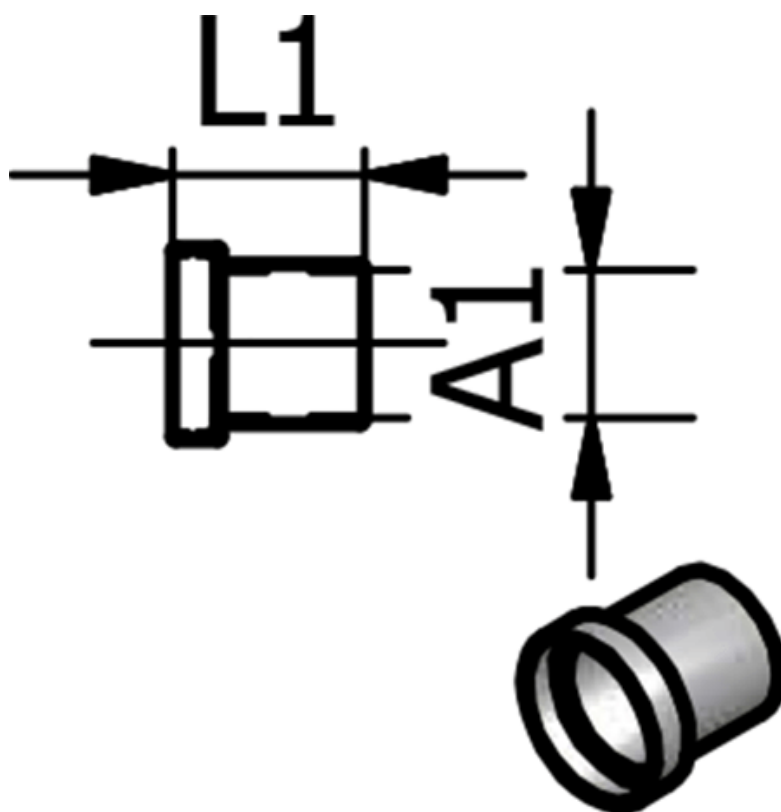

Article number: 58617002

Description: Push-on 170.02, Ø6/8
Compression Ring

Measures

Ext. Hose Diameter A1 = 6/8

L1 = 17